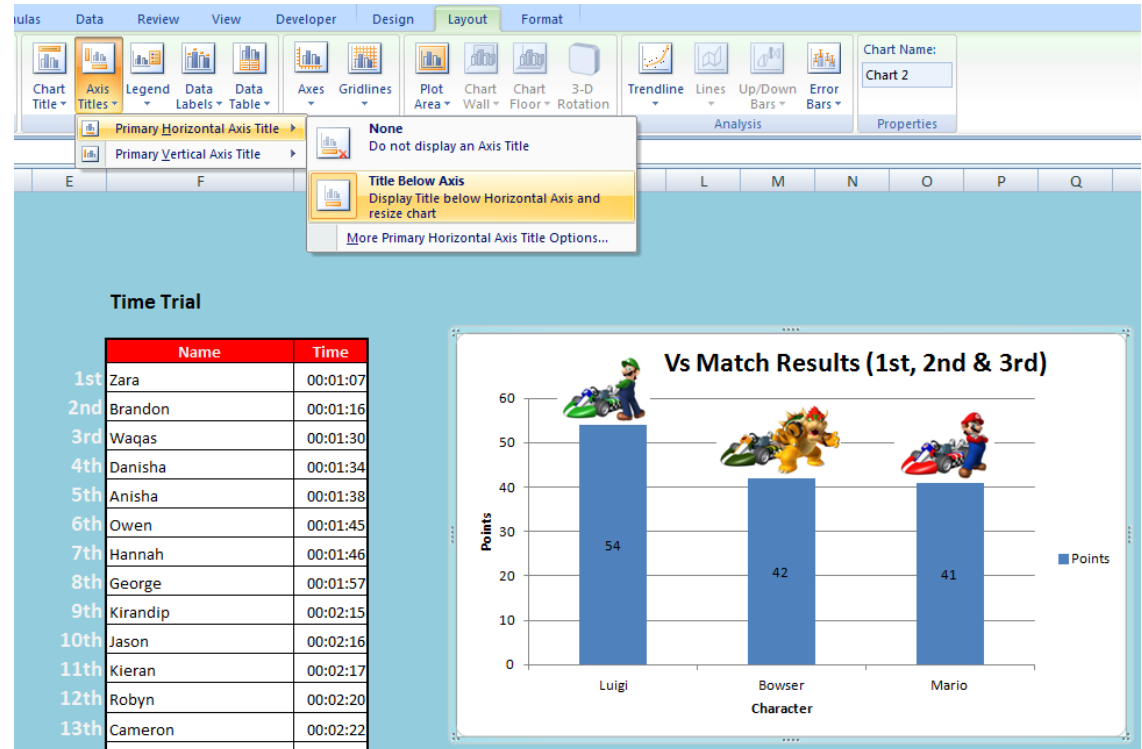

## Creating Graphs

### Drawing the Graph

- Click on the 'Vs Match' sheet
- Highlight the Characters Column (including Headings)
- Hold down the 'CTRL' key
- Highlight the 'Total Points' column
- Click on INSERT...
- Click on COLUMN...

Race 1			Race 2			Race 3			Race 4			Finish
Character	Pos.	Points	Character	Pos.	Points	Character	Pos.	Points	Character	Pos.	Points	Total Points
Baby Mario	11th	1	Baby Mario	7th	5	Baby Mario	12th	0	Baby Mario	11th	1	7
Baby Peach	9th	3	Baby Peach	11th	1	Baby Peach	6th	3	Baby Peach	9th	3	10
Bowser	5th	7	Bowser	3rd	10	Bowser	2nd	12	Bowser	3rd	10	39
Daisy	8th	4	Daisy	8th	4	Daisy	5th	1	Daisy	10th	2	11
Donkey Kong	3rd	10	Donkey Kong	12th	0	Donkey Kong	8th	4	Donkey Kong	8th	4	18
Koopa	10th	2	Koopa	6th	6	Koopa	11th	2	Koopa	6th	6	16
Luigi	2nd	12	Luigi	1st	15	Luigi	3rd	6	Luigi	1st	5	48
Mario	1st	15	Mario	2nd	12	Mario	1st	0	Mario	2nd	12	39
Peach	12th	0	Peach	10th	2	Peach	4th	15	Peach	7th	5	22
Toad	6th	6	Toad	5th	7	Toad	10th	10	Toad	4th	8	31
Wario	4th	8	Wario	4th	8	Wario	7th	8	Wario	12th	0	24
Yoshi	7th	5	Yoshi	9th	3	Yoshi	9th	7	Yoshi	5th	7	22

Put in a Suitable title and suitable X and Y axis labels

Cut your graph and paste it into your Summary sheet

REPEAT THIS WHOLE PROCESS FOR TIME TRIALS